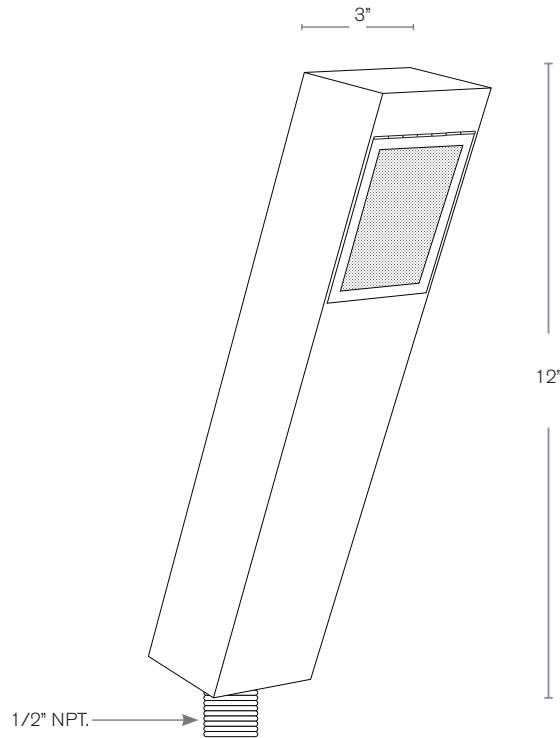

Wet Listed

ORDERING INFORMATION

Model#	Finishes	Impedance
LVSQA-123-SB	SB	4 OHMS
	MBR = Matte Bronze PVDS = PVD Satin RC = Raw Copper SB = Satin Brass BLK = Black PVDG = PVD Graphite	4 ohms 8 ohms