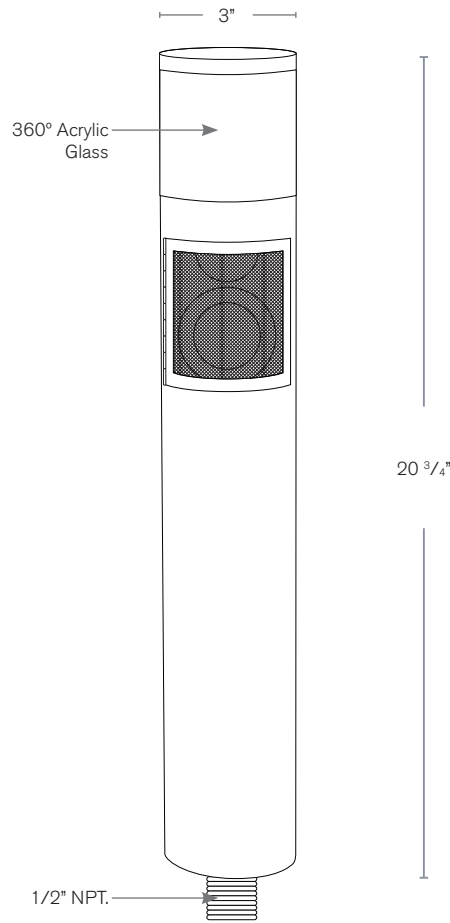

Electrical: Available in 12V or 120V

Labels: ETL Standard Wet Label
C-ETL / UL

RGBW

Unlimited LED Lumen Packages & Color Temperatures Available!

**Solid Brass & Copper
Outdoor Weatherproof Speakers**

Model#: LVR-213AC-RGBW-MBR
Material: Solid Brass
Glass: Frosted Acrylic
Finish: Matte Bronze
Electrical: 12V or 120V
Engine: 2W REC
Amplifier: 50 watts
Impedance: 4 ohms or 8 ohms
Lumens: 125
Color Temp: 2700k
Mounting: 1/2" NPT.
LV-PM17 Perma Post Recommended

Wet Listed C-UL US

Model#	Finishes	Impedance	Color Temp.	Electrical
LVR-213AC-RGBW-MBR	MBR	4 OHMS	2700K	12V
	MBR = Matte Bronze RC = Raw Copper BLK = Black	PVDS = PVD Satin SB = Satin Brass PVDG = PVD Graphite	2700K 4000K 6500K	12V 120V