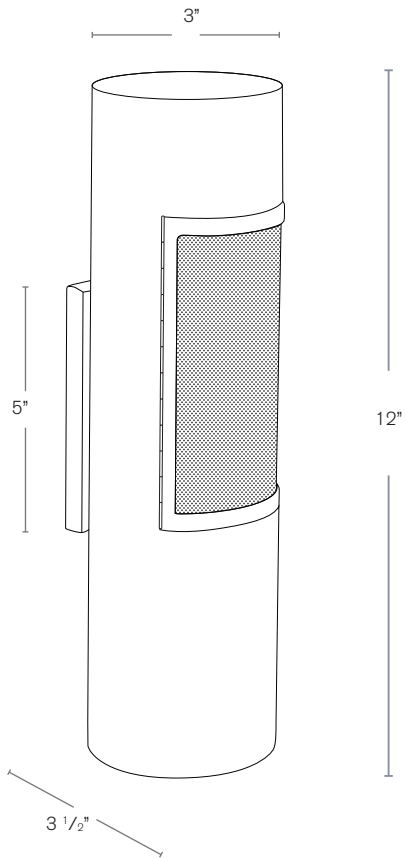

**Solid Brass & Copper
Outdoor Weatherproof Speakers**

DESCRIPTION

- Model#:** LVR-123-BLK-WM
- Material:** Solid Brass
- Finish:** Black
- Amplifier:** 40 watts
- Impedance:** 4 ohms or 8 ohms
- Mounting:** Wall Mount

All speakers can be done as 70V with a transformer

Wet Listed

ORDERING INFORMATION

Model#	Finishes	Impedance
LVR-123-BLK-WM	BLK	4 OHMS
	MBR = Matte Bronze PVDS = PVD Satin RC = Raw Copper SB = Satin Brass BLK = Black PVDG = PVD Graphite	4 ohms 8 ohms