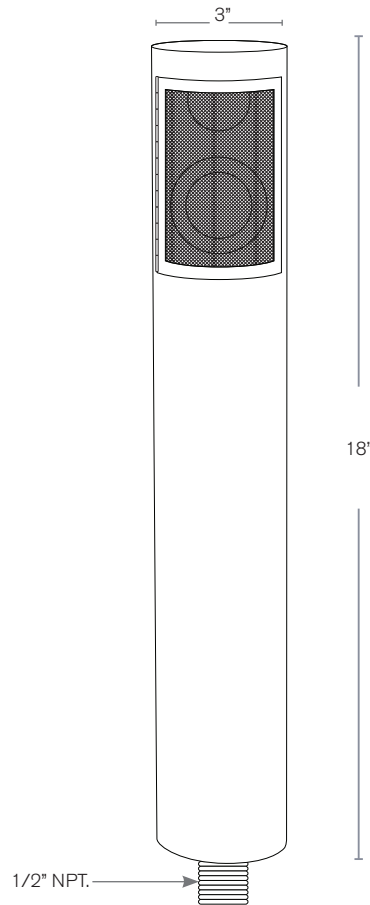

**Solid Brass & Copper
Outdoor Weatherproof Speakers**

DESCRIPTION

- Model#:** LVR-183-MBR
- Material:** Solid Brass
- Finish:** Matte Bronze
- Amplifier:** 40 watts
- Impedance:** 4 ohms or 8 ohms
- Mounting:** 1/2" NPT.
LV-PM17 Perma
Post Recommended

All speakers can be done as 70V with a transformer

Wet Listed

ORDERING INFORMATION

Model#	Finishes	Impedance
LVR-183-MBR	MBR	4 OHMS
	MBR = Matte Bronze RC = Raw Copper BLK = Black	4 ohms 8 ohms
	PVDS = PVD Satin SB = Satin Brass PVDG = PVD Graphite	