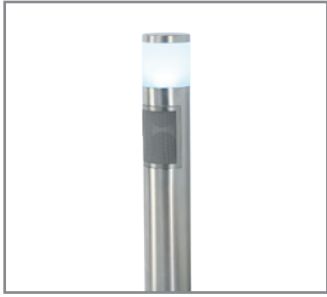

LANDSCAPE VIBRATIONS HI - FIDELITY SIGHT & SOUND

Model: **LVR-213AC-RGBW-PVDS**

SPECIFICATION FEATURES

Finish: Our naturally etched finishes will withstand the test of time. All finishes are individually treated insuring consistency. Our meticulous application results in a fixture that truly becomes "a one of a kind".

Electrical: Available in 12V or 120V

Labels: ETL Standard Wet Label
C-ETL / UL

RGBW

Unlimited LED Lumen Packages & Color Temperatures Available!

**Solid Brass & Copper
Outdoor Weatherproof Speakers**

Model#: LVR-213AC-RGBW-PVDS
Material: Solid Brass
Glass: Frosted Acrylic
Finish: PVD Satin
Electrical: 12V or 120V
Engine: 2W REC
Amplifier: 50 watts
Impedance: 4 ohms or 8 ohms
Lumens: 125
Color Temp: 2700k
Mounting: 1/2" NPT.
LV-PM17 Perma Post Recommended

Wet Listed C UL US

Model#	Finishes	Impedence	Color Temp.	Electrical
LVR-213AC-RGBW-PVDS	PVDS	4 OHMS	2700K	12V
	MBR = Matte Bronze RC = Raw Copper BLK = Black	PVDS = PVD Satin SB = Satin Brass PVDG = PVD Graphite	2700K 4000K 6500K	12V 120V