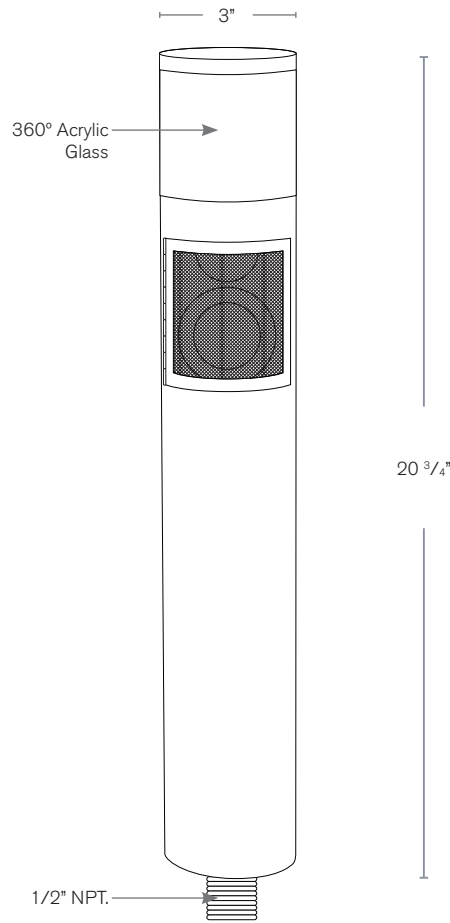

Electrical: Available in 12V or 120V

Labels: ETL Standard Wet Label
C-ETL / UL

RGBW

Unlimited LED Lumen Packages & Color Temperatures Available!

**Solid Brass & Copper
Outdoor Weatherproof Speakers**

Model#: LVR-213AC-RGBW-PVDS
Material: Solid Brass
Glass: Frosted Acrylic
Finish: PVD Satin
Electrical: 12V or 120V
Engine: 2W REC
Amplifier: 50 watts
Impedance: 4 ohms or 8 ohms
Lumens: 125
Color Temp: 2700k
Mounting: 1/2" NPT.
LV-PM17 Perma Post Recommended