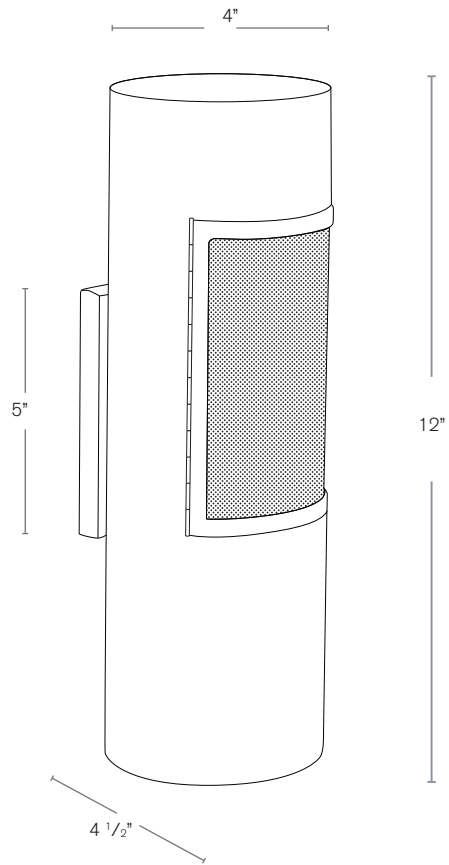

**Solid Brass & Copper  
Outdoor Weatherproof Speakers**

**DESCRIPTION**

- Model#:** LVR-124-SB-WM
- Material:** Solid Brass
- Finish:** Satin Brass
- Amplifier:** 50 watts
- Impedance:** 4 ohms or 8 ohms
- Mounting:** Wall Mount

All speakers can be done as 70V with a transformer

**Wet Listed**

**ORDERING INFORMATION**

Model#	Finishes	Impedance
<b>LVR-124-SB-WM</b>	<b>SB</b>	<b>4 OHMS</b>
	MBR = Matte Bronze    PVDS = PVD Satin RC = Raw Copper        SB = Satin Brass BLK = Black              PVDG = PVD Graphite	4 ohms 8 ohms